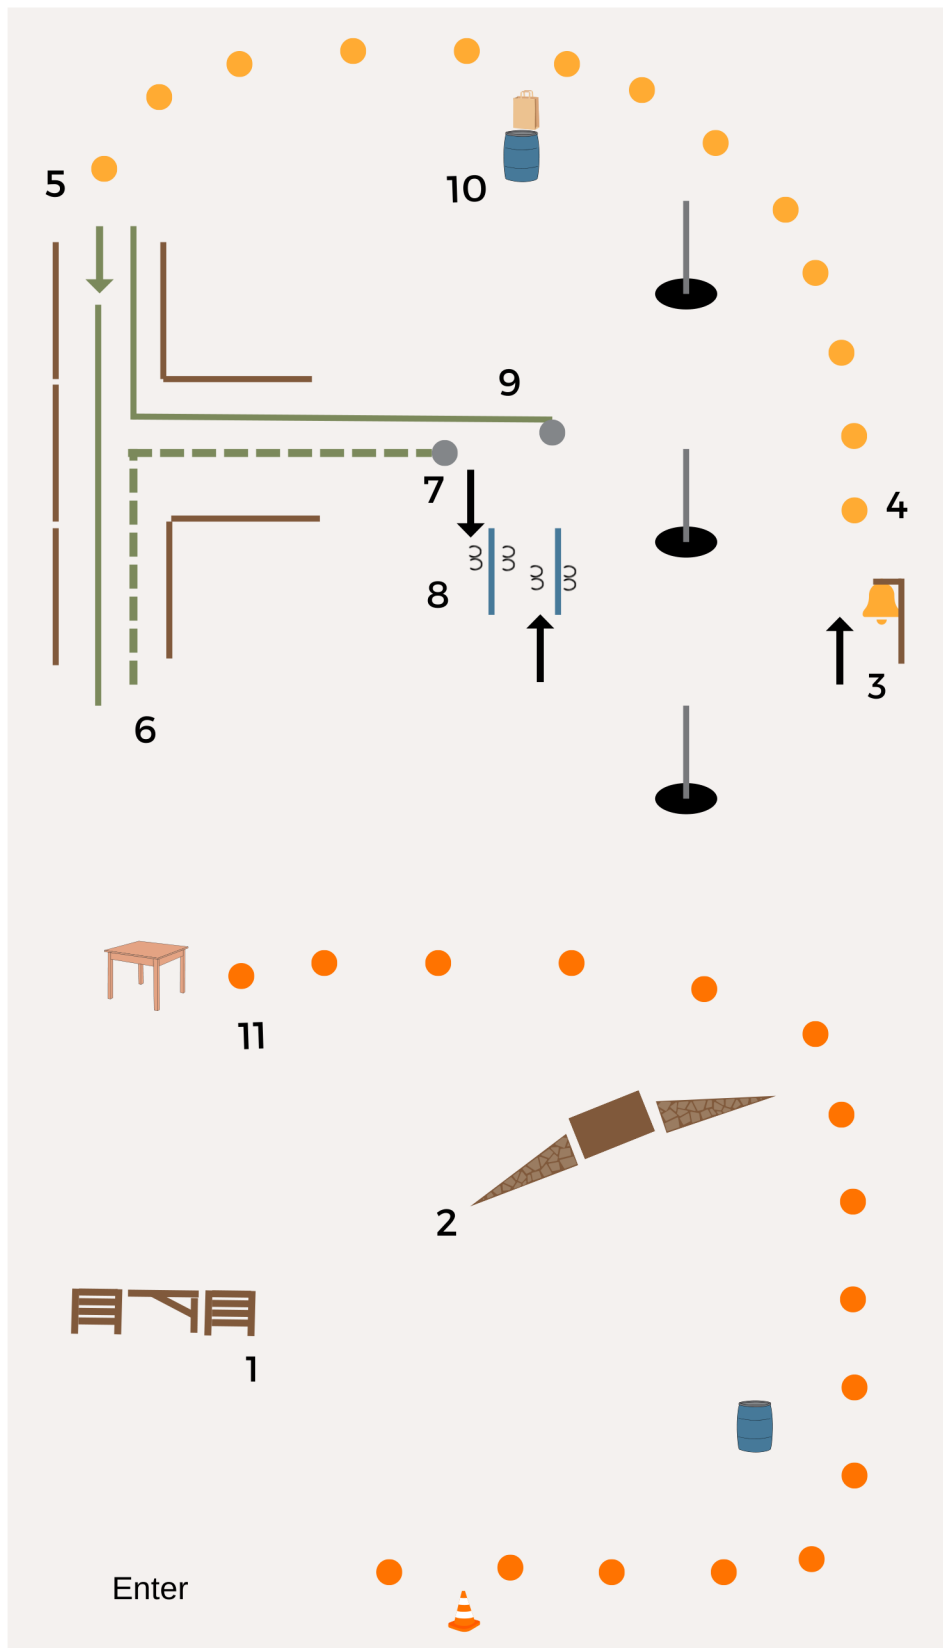

# TRAIL OBSTACLE COURSE - RIDING

## NATIONAL CLYDESDALE SHOW 2024

1. Open, pass through and close gate.
2. Walk over bridge.
3. Trot to bell. One horse length before bell walk. Halt at bell. Ring bell.
4. Lope left in a curve to 5. Walk as you enter the poles.
5. Halt with your shoulders at the end of the poles.
6. Back an L to the Left.
7. After backing out of the poles, pivot 180 on the haunches to the right.
8. Sidepass the pole to the right. Step forward a few steps. Side pass the pole to the left.
9. Pivot 180 on the haunches to the left. Ride forward and into the poles. Turn right. Ride to the barrel.
10. Pickup the bag. Trot and Weave the poles. Continue to the table. Place the bag on the table.
11. Lope in the right lead around the barrel. Walk as you pass the cone.
12. Acknowledge the judge and exit on a loose rein.